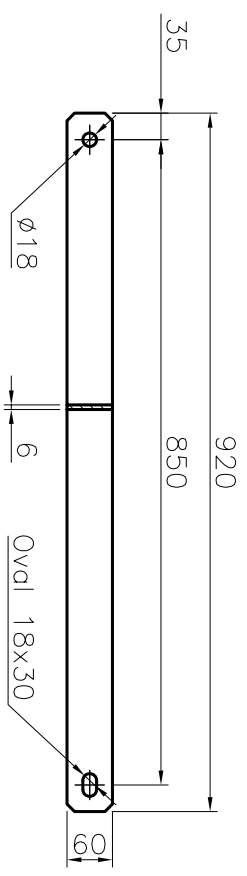

Item	Description	Unit	Quantity	Remark
1	Crossarm V75x8x2400 (4 core)	bar	1	
2	Armte - Pla6x60x920	bar	2	
3	Bolt M16x250 (nut, spring washer, square washer)	set	2	
4	Bolt M16x50 (nut, spring washer, washer)	set	2	

PN: 01.A.04-03