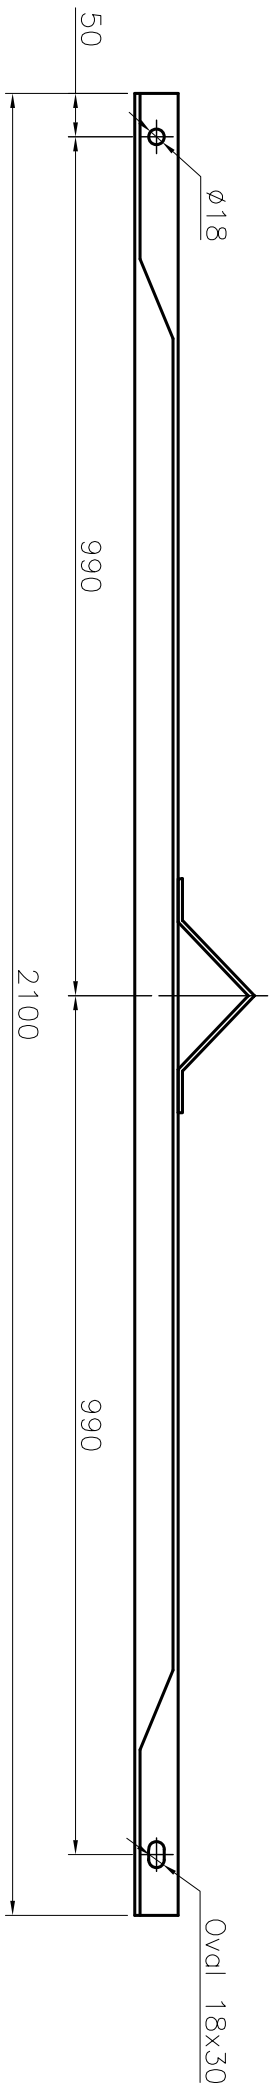

Item 1

Item 2

Item	Description	Unit	Quantity	Remark
1	Crossarm V75x8x2000 (3 core)	bar	1	
2	Arm tie - V50x5x2100	bar	1	
3	Bolt M16x250 (nut, spring washer, square washer)	set	2	
4	Bolt M16x50 (nut, spring washer, washer)	set	1	

PN: 01.A.04-04